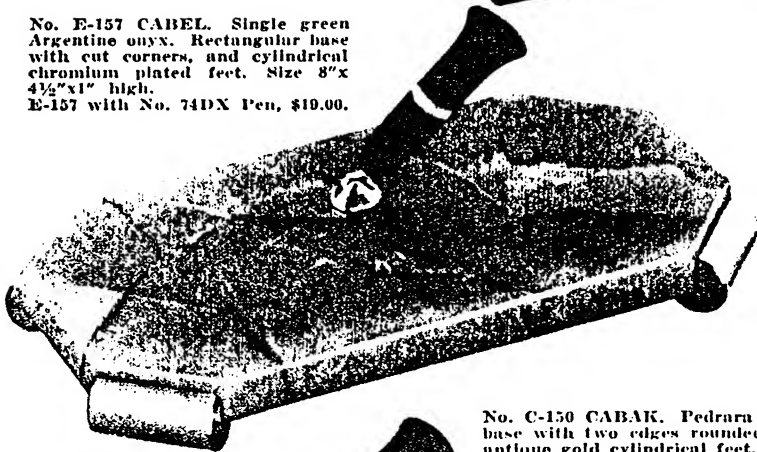

No. C-150 CABAK. Pedrara onyx base with two edges rounded and antique gold cylindrical feet. Size 4"x3"x1". C-150C with No. B74D Desk Pen, $12.00.